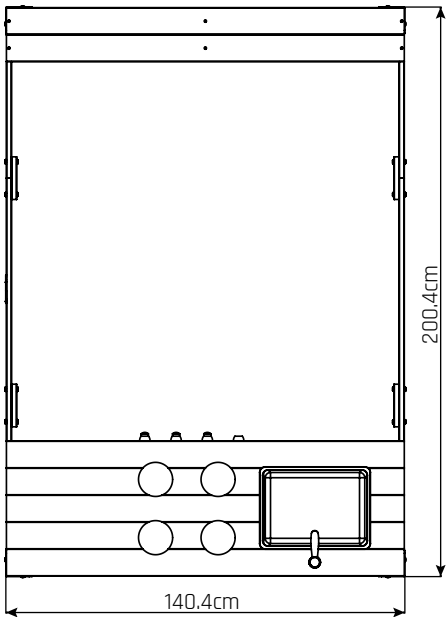

Aksent

EXIT Aksent Sandpit 200x140

EXIT Aksent sandpit 200x140

- 1**

600mm Black
62.05.52.36 4x
 - 2**

1400mm Black
62.05.52.97 1x
 - 3**

1400mm Black
62.05.52.19 3x
 - 4**

180x150mm Black
62.05.52.41 4x
 - 5**

1364mm Black
62.05.52.18 2x
 - 6**

1364mm Black
62.05.52.45 1x
 - 7**

1364mm Black
62.05.52.20 1x
 - 8**

90°
62.05.52.37 4x
 - 9**

1364mm Black
62.05.52.22 1x
 - 10**

1364mm Black
62.05.52.23 1x
 - 11**

25*25*190mm
62.05.52.24 2x
 - 12**

25*25*165mm
62.05.52.21 4x
 - 13**

190x150mm
62.05.52.30 1x *
 - 14**

1400mm
62.05.52.31 2x
 - 15**

1400mm
62.05.52.92 1x
 - 16**

67.05.01.05 1x
 - 17**

77.51.10.29 4x
 - 18**

77.51.10.30 1x
 - 19**

1X
 - 20**