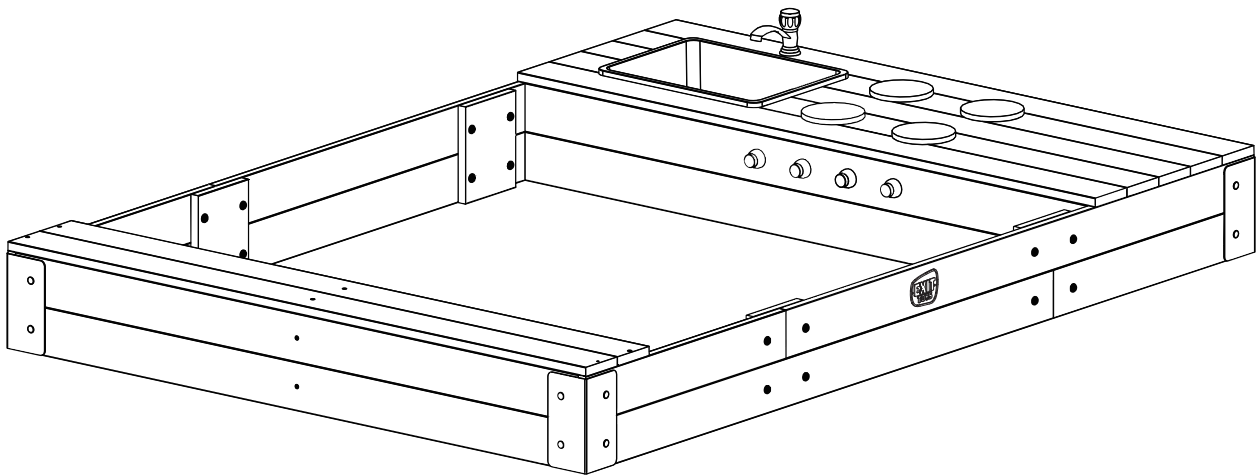

Aksent

EXIT Aksent Sandpit 200x140

EXIT Aksent sandpit 200x140

- 1**

600mm Black
62.05.52.36 4x
 - 2**

1400mm Black
62.05.52.97 1x
 - 3**

1400mm Black
62.05.52.19 3x
 - 4**

180x150mm Black
62.05.52.41 4x
 - 5**

1364mm Black
62.05.52.18 2x
 - 6**

1364mm Black
62.05.52.45 1x
 - 7**

1364mm Black
62.05.52.20 1x
 - 8**

90°
62.05.52.37 4x
 - 9**

1364mm Black
62.05.52.22 1x
 - 10**

1364mm Black
62.05.52.23 1x
 - 11**

25*25*190mm
62.05.52.24 2x
 - 12**

25*25*165mm
62.05.52.21 4x
 - 13**

190x150mm
62.05.52.30 1x *
 - 14**

1400mm
62.05.52.31 2x
 - 15**

1400mm
62.05.52.92 1x
 - 16**

67.05.01.05 1x
 - 17**

77.51.10.29 4x
 - 18**

77.51.10.30 1x
 - 19**

1X
 - 20**