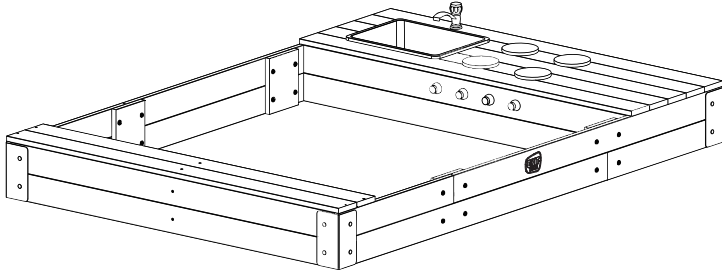

Aksent

EXIT Aksent Sandpit 200x140

EXIT Aksent sandpit 200x140

- 1**

600mm Black
62.05.52.36 4x
 - 2**

1400mm Black
62.05.52.97 1x
 - 3**

1400mm Black
62.05.52.19 3x
 - 4**

180x150mm Black
62.05.52.41 4x
 - 5**

1364mm Black
62.05.52.18 2x
 - 6**

1364mm Black
62.05.52.45 1x
 - 7**

1364mm Black
62.05.52.20 1x
 - 8**

90°
62.05.52.37 4x
 - 9**

1364mm Black
62.05.52.22 1x
 - 10**

1364mm Black
62.05.52.23 1x
 - 11**

25*25*190mm
62.05.52.24 2x
 - 12**

25*25*165mm
62.05.52.21 4x
 - 13**

190x150mm
62.05.52.30 1x *
 - 14**

1400mm
62.05.52.31 2x
 - 15**

1400mm
62.05.52.92 1x
 - 16**

67.05.01.05 1x
 - 17**

77.51.10.29 4x
 - 18**

77.51.10.30 1x
 - 19**

1X
 - 20**