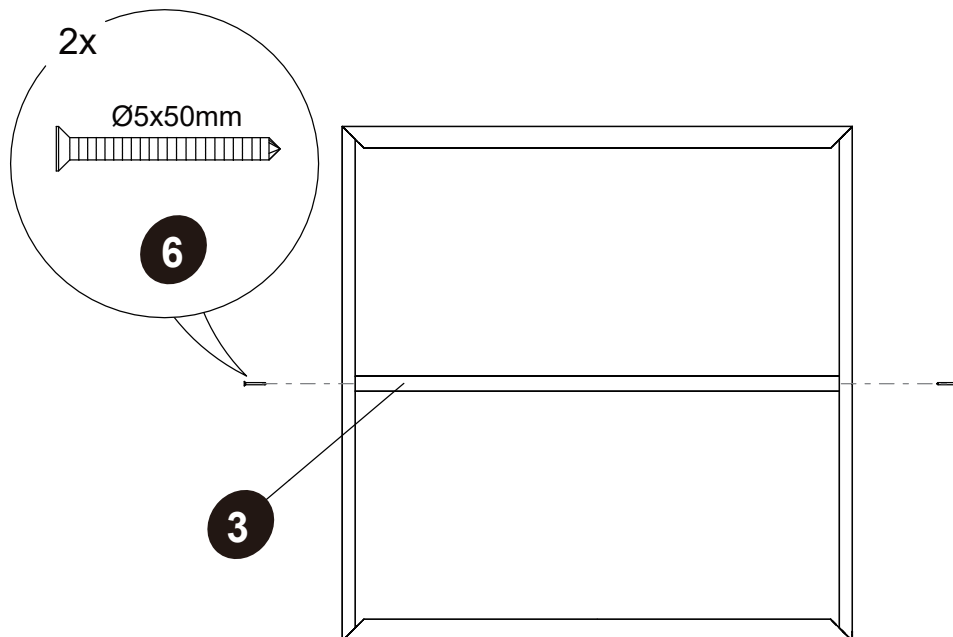

Ø5x50 2X

7

Ø4x50 4X

50.99.92.00 1X

1

2

Playhouse

EXIT Floorboards
Loft 100 /Crooky 100