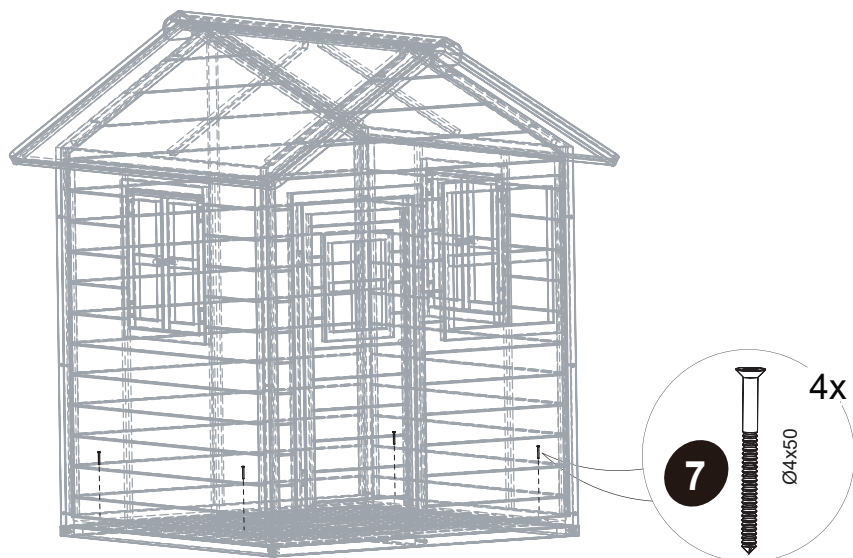

Playhouse

EXIT Floorboards
Loft 100 /Crooky 100

3

4