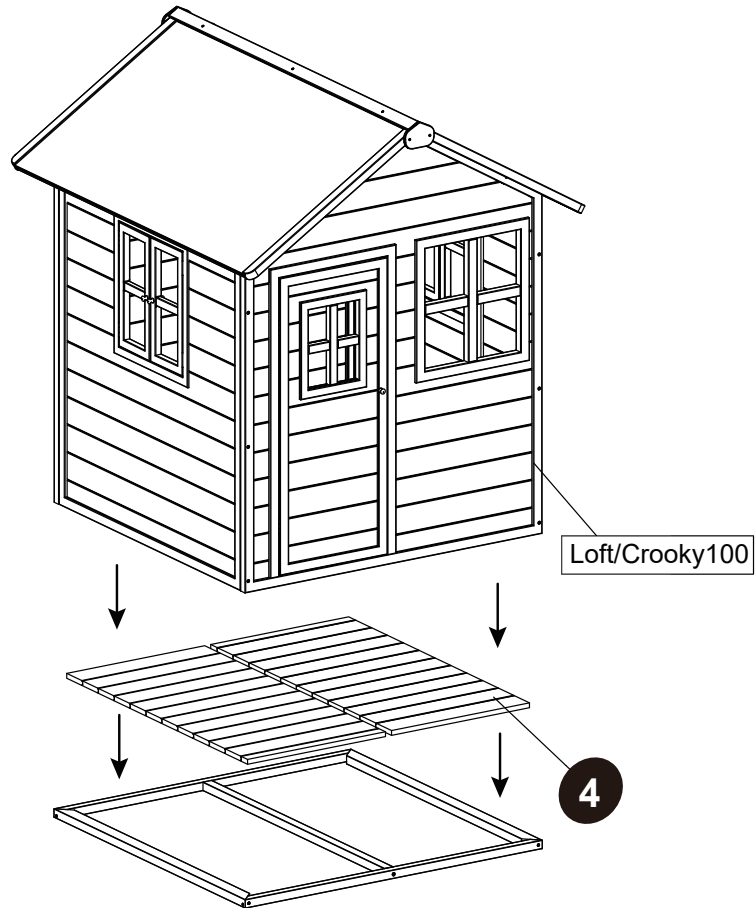

Playhouse

EXIT Floorboards
Loft 100 /Crooky 100

3