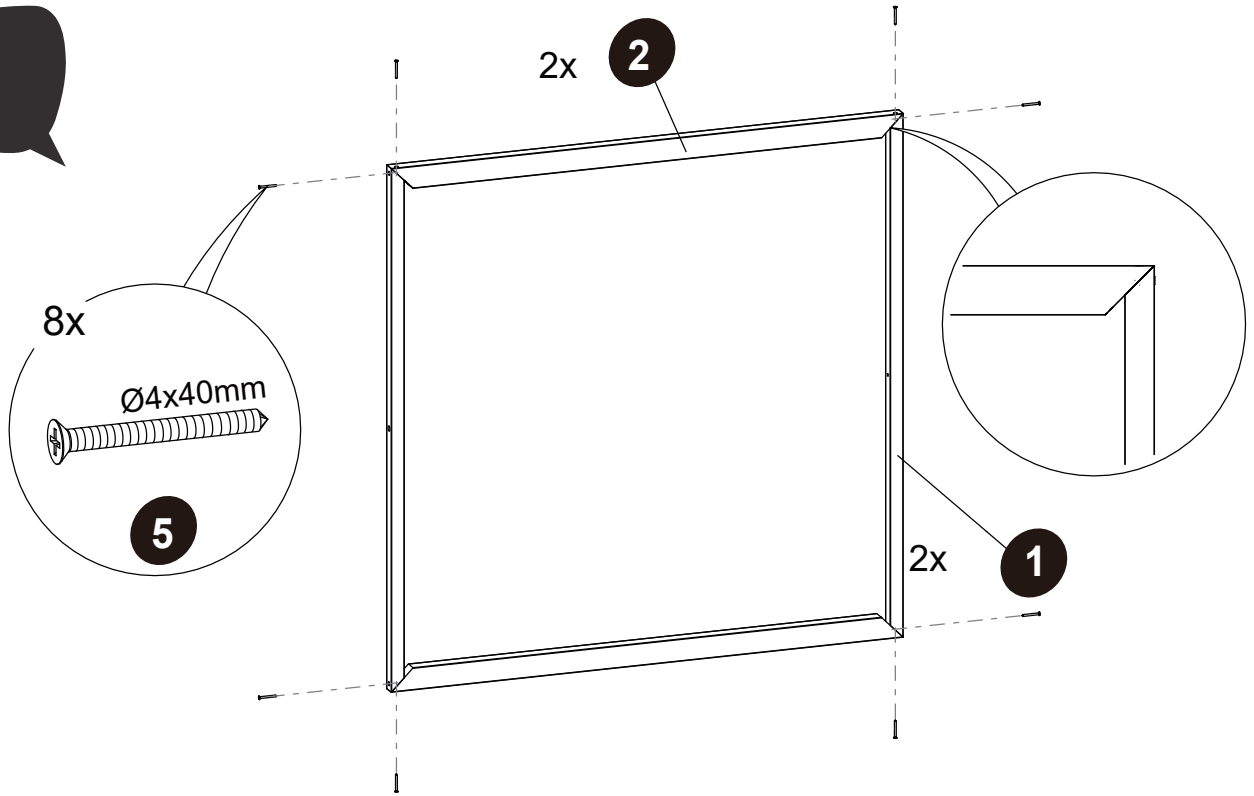

Ø5x50 2X

7

Ø4x50 4X

50.99.92.00 1X

1

2

Playhouse

EXIT Floorboards
Loft 100 /Crooky 100